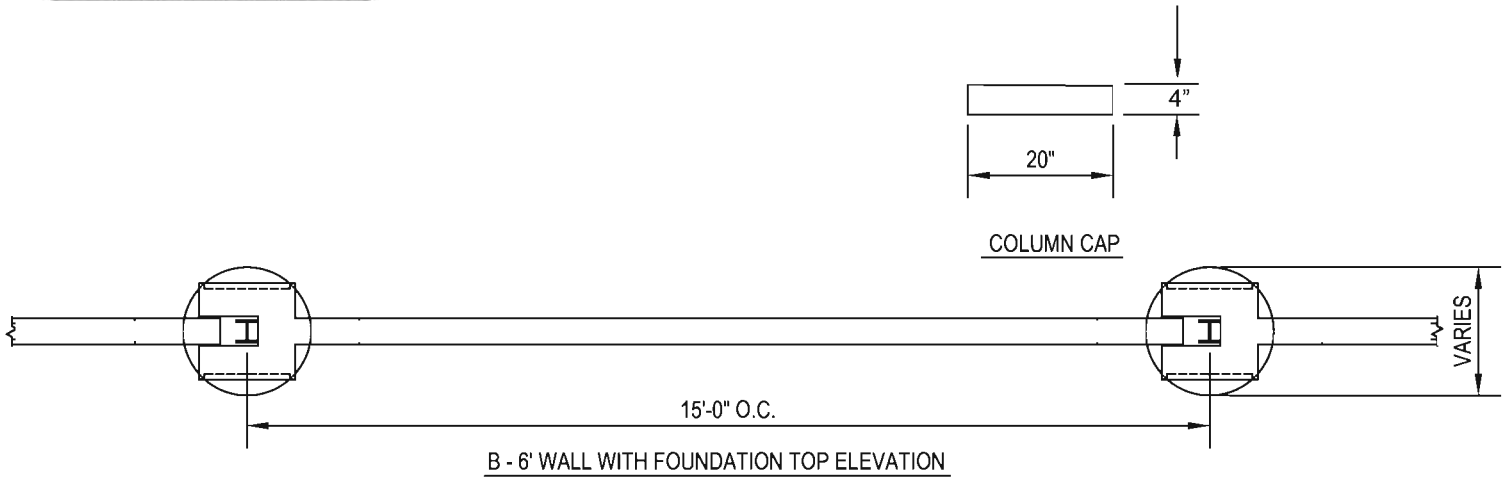

4730 S. RIVERSIDE DRIVE
 SALT LAKE CITY, UT 84123
 TOLL FREE: 1-866-370-3676
 PHONE: (801) 281-2262
 FAX: (801) 281-2272
 www.stonetreefence.com

NOTES:

1. INSTALLATION TO COMPLY WITH ENGINEERING FOR WIND LOADS, SOIL CONDITIONS (AND SEISMIC WHERE APPLICABLE).
2. DRAWINGS NOT TO SCALE.
3. VARIOUS TEXTURED FINISHES ARE AVAILABLE BUT NOT IN ALL MARKETS.
CHECK WITH AFTEC FOR THE LOCATIONS & DESIGNS PRODUCED BY LICENSED MANUFACTURERS*.
4. FOOTING DIMENSIONS VARY ACCORDING TO WALL HEIGHT AND JOB SITE CONDITIONS.

6' WALL WITH LEDGESTONE DESIGN