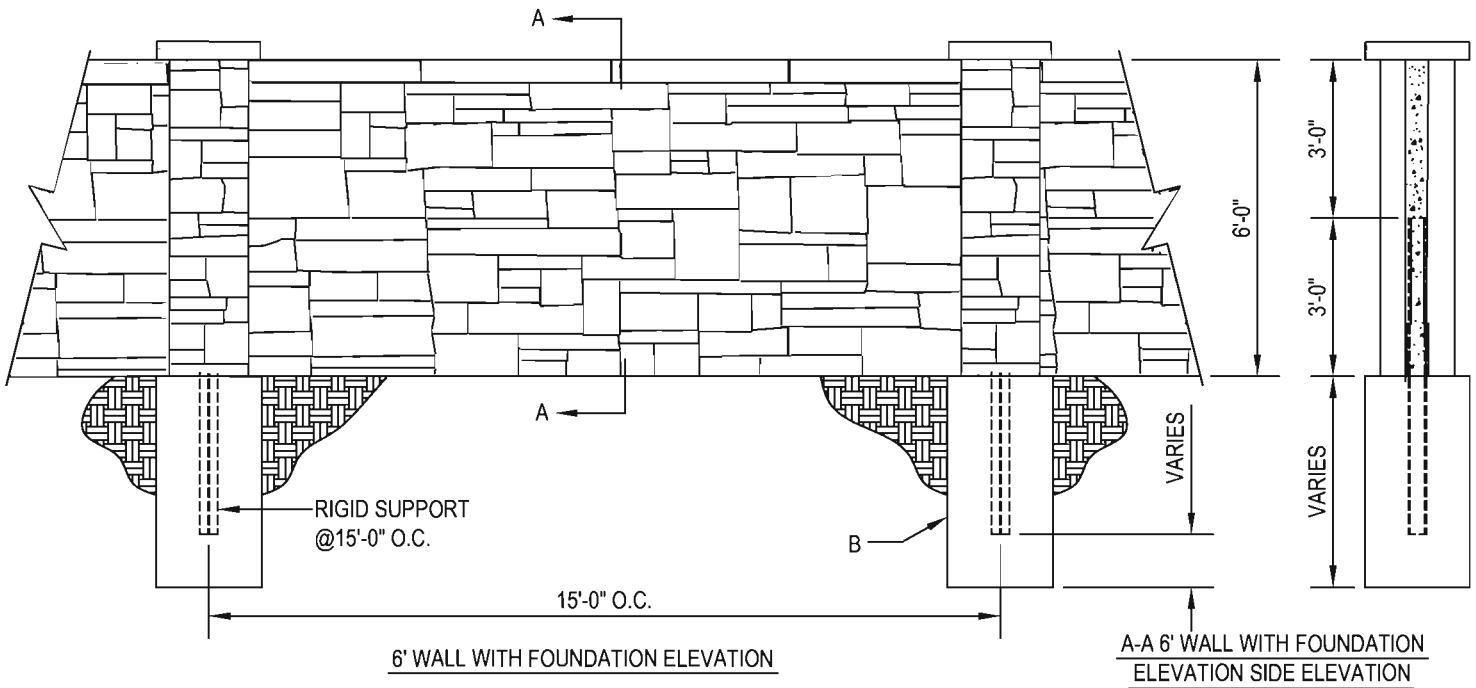

4730 S. RIVERSIDE DRIVE
 SALT LAKE CITY, UT 84123
 TOLL FREE: 1-866-370-3676
 PHONE: (801) 281-2262
 FAX: (801) 281-2272
 www.stonetreefence.com

NOTES:

1. INSTALLATION TO COMPLY WITH ENGINEERING FOR WIND LOADS, SOIL CONDITIONS (AND SEISMIC WHERE APPLICABLE).
2. DRAWINGS NOT TO SCALE.
3. VARIOUS TEXTURED FINISHES ARE AVAILABLE BUT NOT IN ALL MARKETS.
CHECK WITH AFTEC FOR THE LOCATIONS & DESIGNS PRODUCED BY LICENSED MANUFACTURERS*.
4. FOOTING DIMENSIONS VARY ACCORDING TO WALL HEIGHT AND JOB SITE CONDITIONS.

6' WALL WITH LEDGESTONE DESIGN